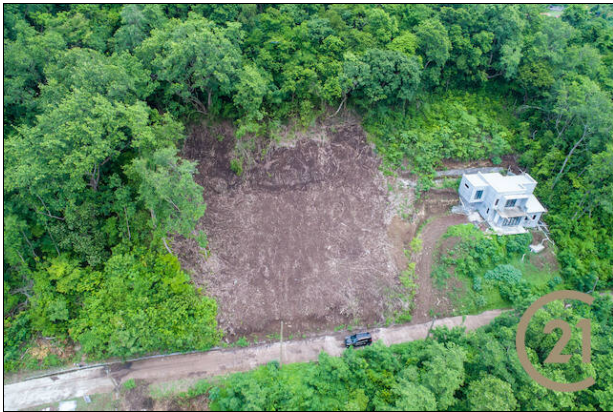

Tete Monde, Calivigny - Lot No. 87

Calivigny (St.George) 📍 Grenada

MLS# 1151864

Vacant Land

53,000

District/Area: Calivigny (St.George)

Region/Country: Grenada

Prop.Type: Vacant Land

Prop.View: Inland View

Land Area: 11,593 ft²

Class: Residential

Features and Amenities

Near By

- School(s)
- Shopping
- Agricultural Activities
- Recreational Activities
- Restaurants
- Marina

Topography

Sloped

Front Access Road

City Maintained

Remarks

Sloped lot of land in a relatively new neighborhood in a sub-section of Calivigny know as "Tete Monde". The lot is approximately 2-minutes drive from the Calivigny main road with all utilities in place and is ideal for building a residence.