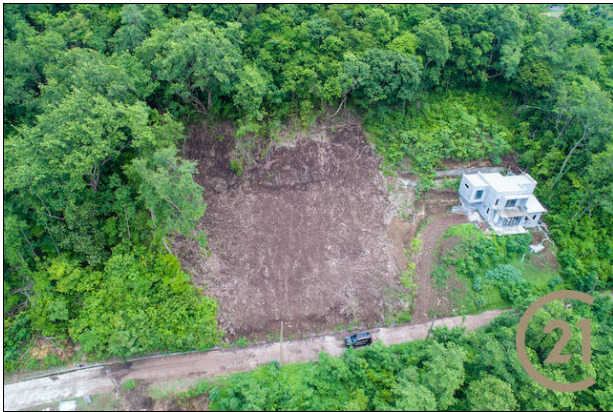

Tete Monde, Calivigny - Lot No. 87

Calivigny (St.George) 📍 Grenada

MLS# 1151864

Vacant Land

53,000

District/Area: Calivigny (St.George)

Region/Country: Grenada

Prop.Type: Vacant Land

Prop.View: Inland View

Land Area: 11,593 ft²

Class: Residential

Features and Amenities

Near By

School(s)
Shopping
Agricultural Activities
Recreational Activities
Restaurants
Marina

Topography

Sloped

Front Access Road

City Maintained

Remarks

Sloped lot of land in a relatively new neighborhood in a sub-section of Calivigny know as "Tete Monde". The lot is approximately 2-minutes drive from the Calivigny main road with all utilities in place and is ideal for building a residence.