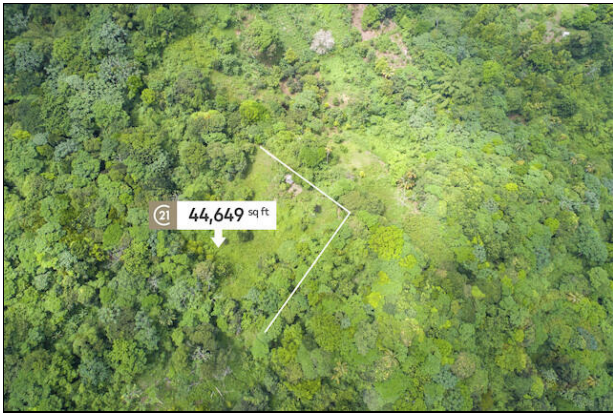

## Mamma Cannes - Agriculture Land

Mamma Cannes (St. Andrew) 📍 Grenada

**MLS# 1152241**

Vacant Land

**65,735**

**District/Area:** Mamma Cannes (St. Andrew)

**Region/Country:** Grenada

**Prop.Type:** Vacant Land

**Prop.View:** Inland View

**Land Area:** 44,649 ft<sup>2</sup>

**Class:** Residential

### Remarks

Over one (1) acre of undulating agriculture land with undeveloped access road in Mama Cannes, St. Andrew -- approximately 45 minutes from the town of St. George or the Maurice Bishop Airport. The plot is ideal for agriculture use.